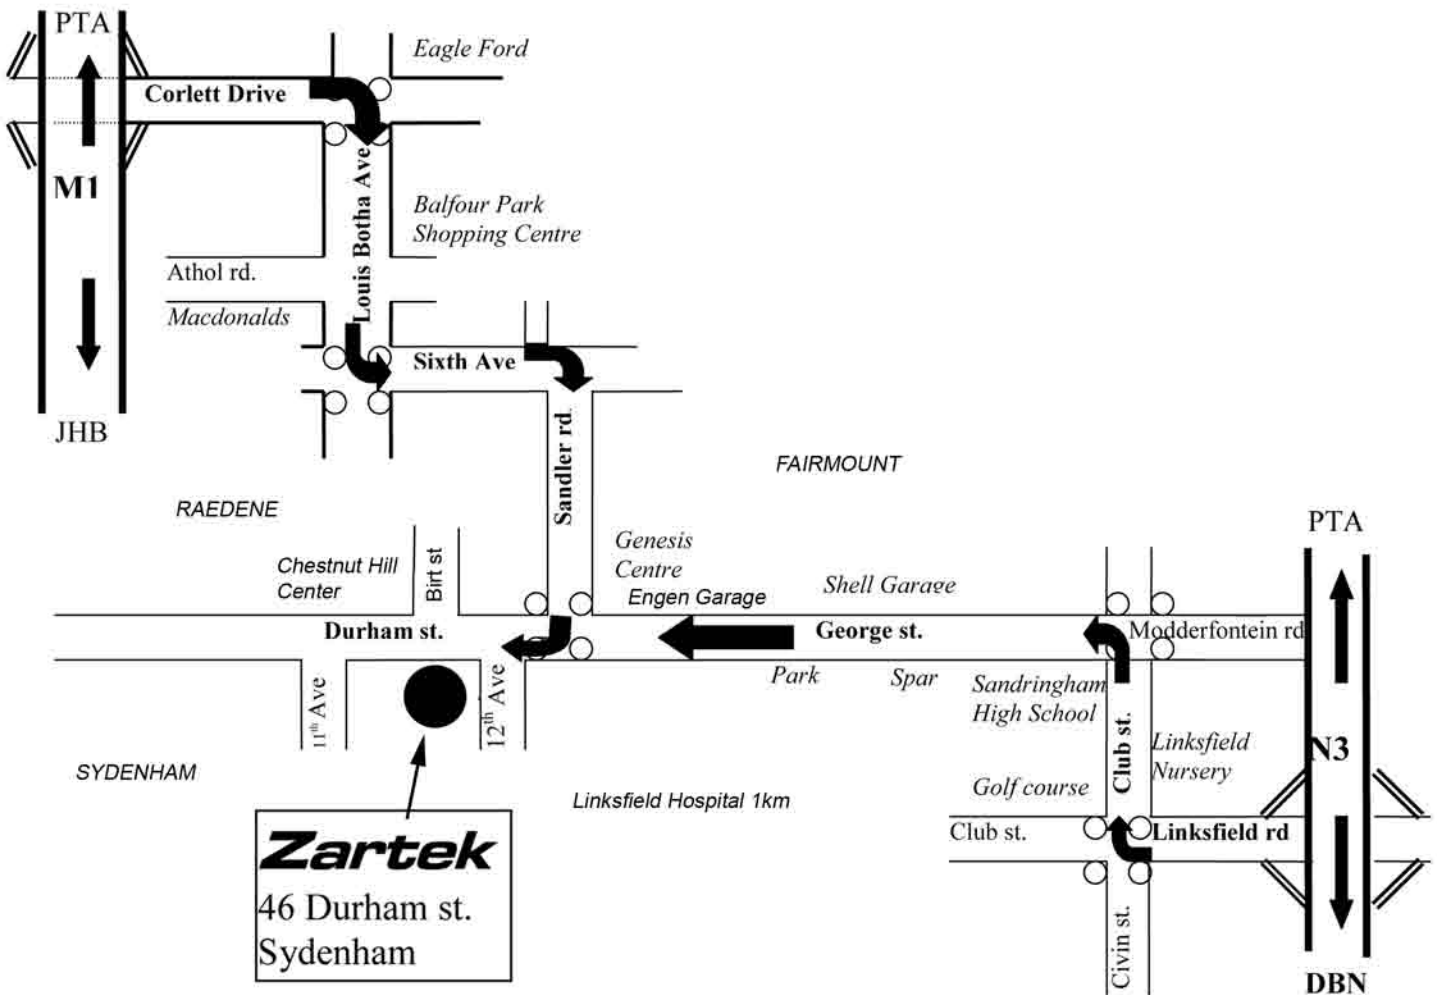

Directions to **Zartek CC** premises :

46 Durham St. Sydenham.
Tel 011-640-2460
Fax 011-640-2026

From M1 via Corlett Drive off ramp, Louis Botha Ave, 6th Ave, Sandler rd and Durham st

From N3 via Linksfield rd. off ramp, Club st. ,George rd. Durham st.